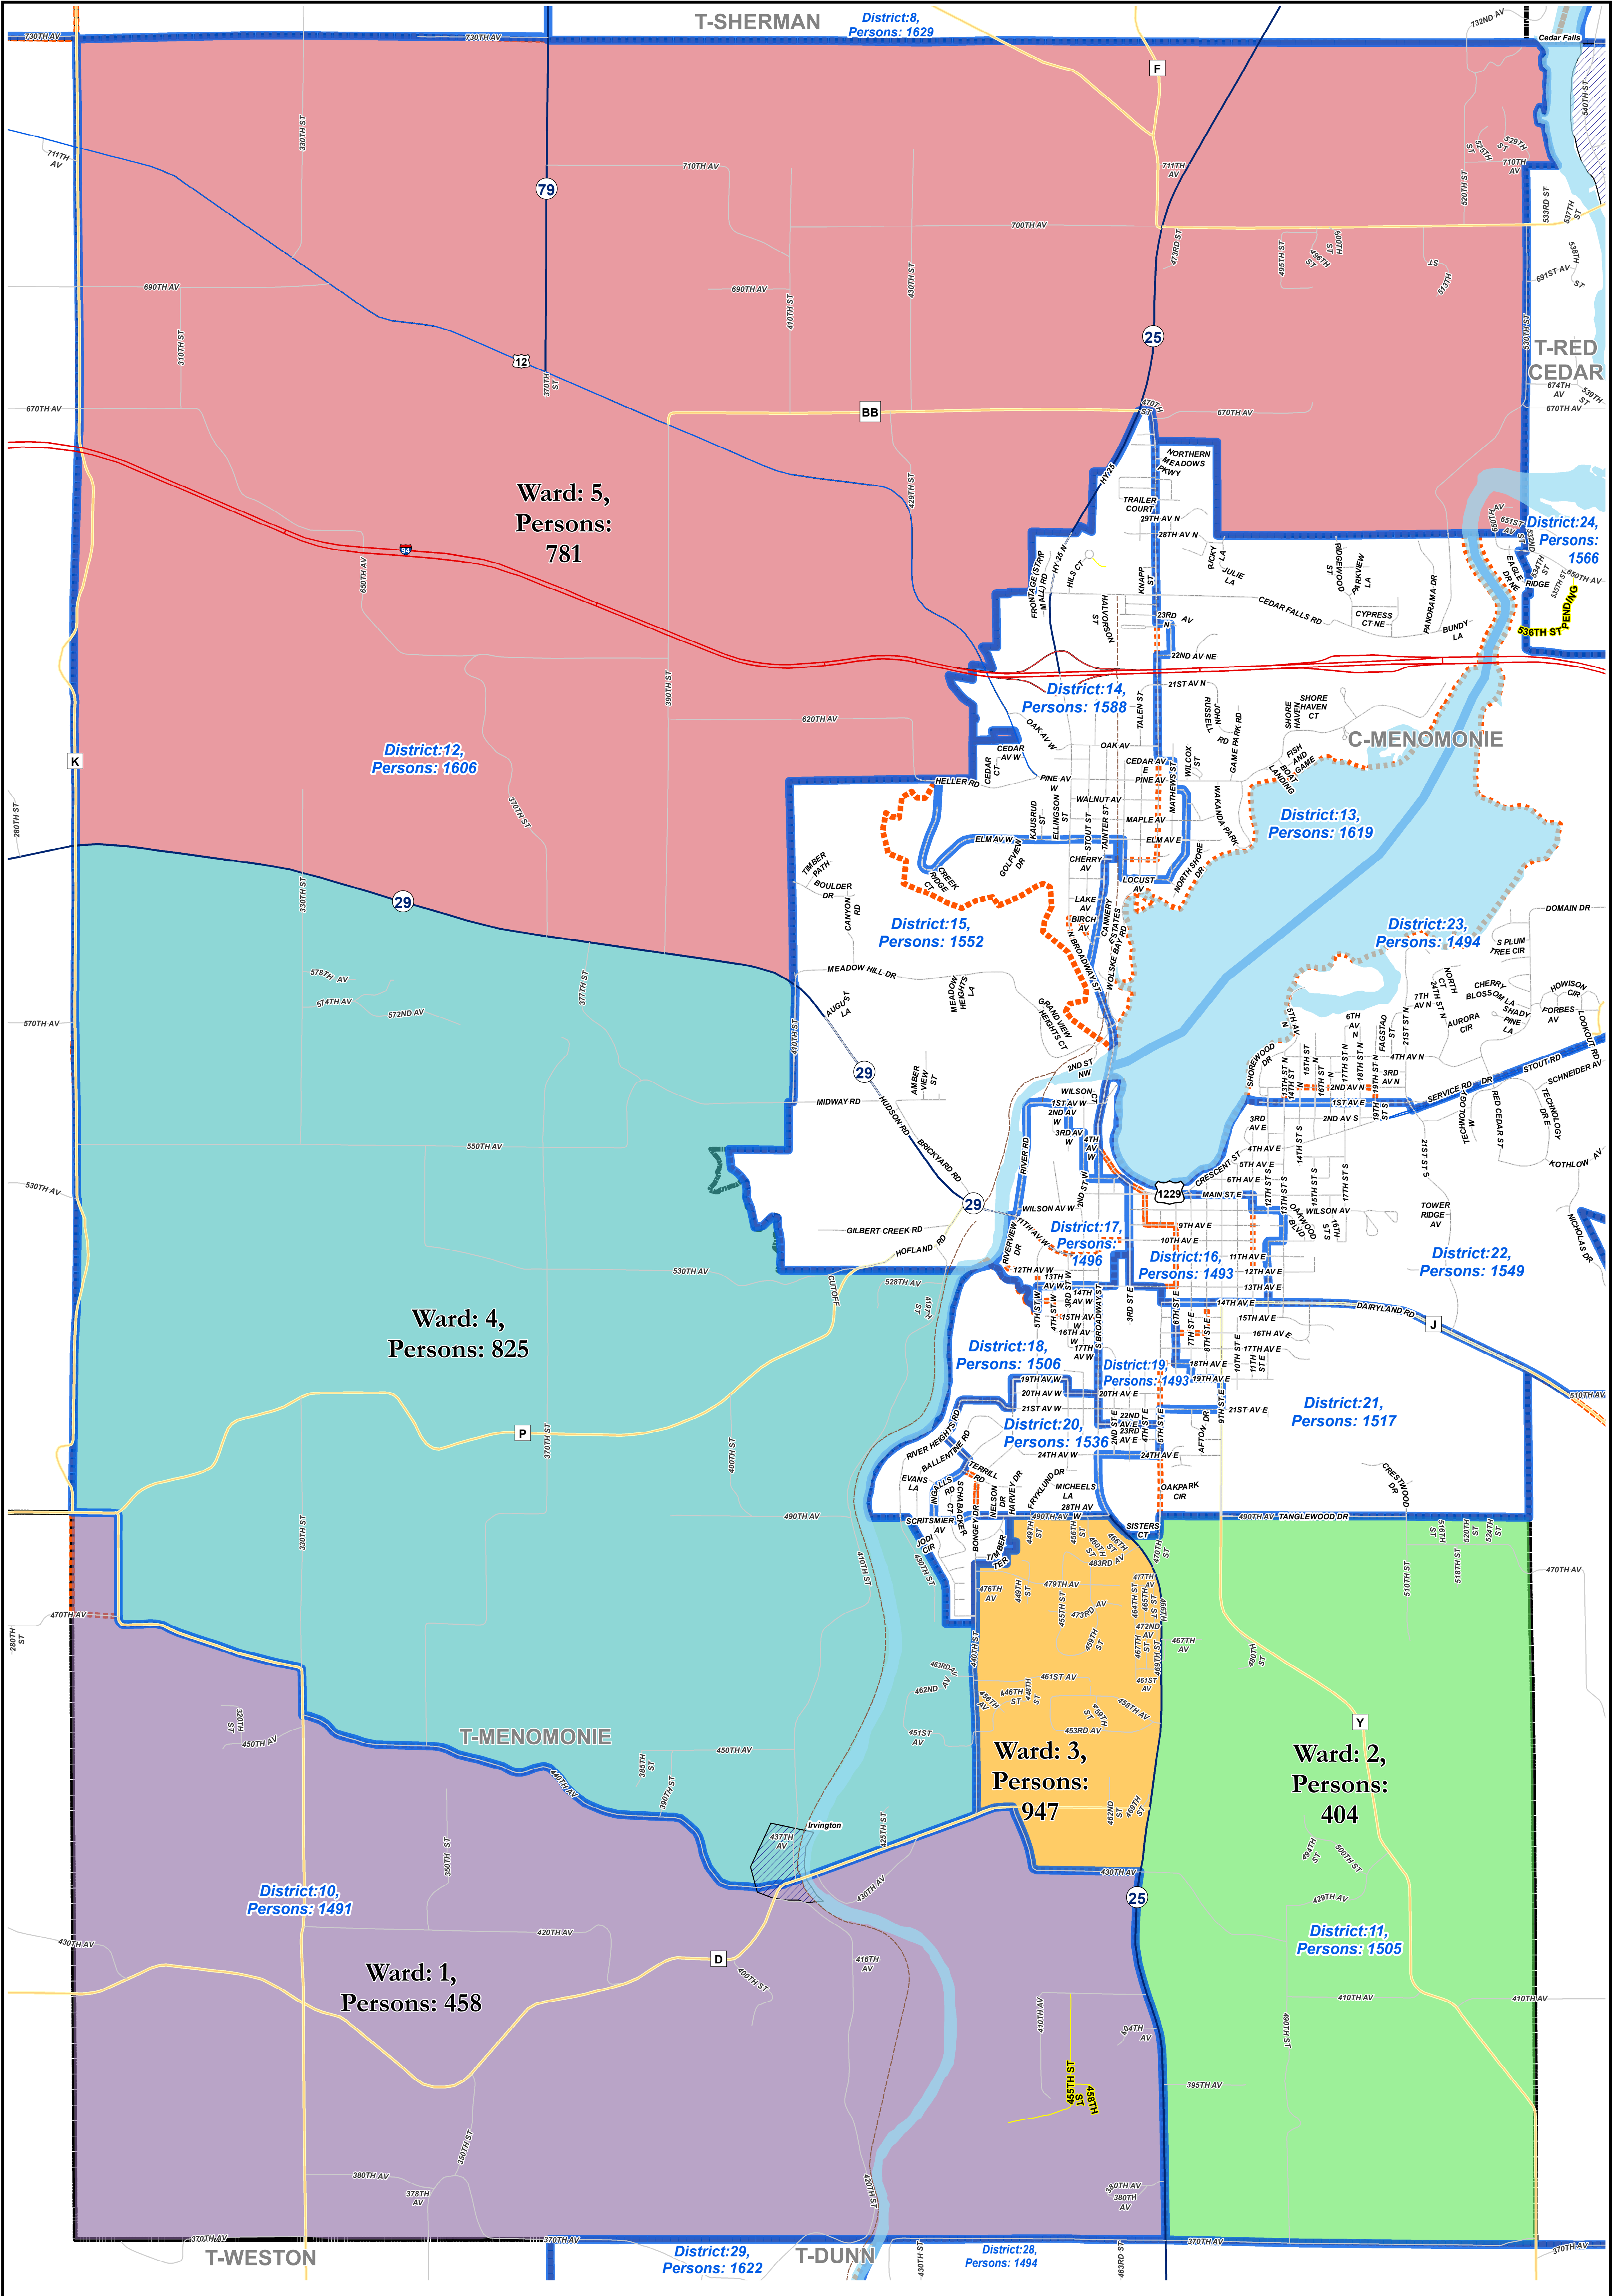

2021 TOWN OF MENOMONIE PROPOSED WARD PLAN

NOT OFFICIAL

45,440: Dunn County, WI Population per 2020 Census || 3,415: Town of Menomonie

NOT OFFICIAL

 County Tentative Supervisory Plan
 Municipality Boundary
 Ward 1
 Ward 3
 Ward 5
 Current Supervisory Boundary
 Ward 2
 Ward 4